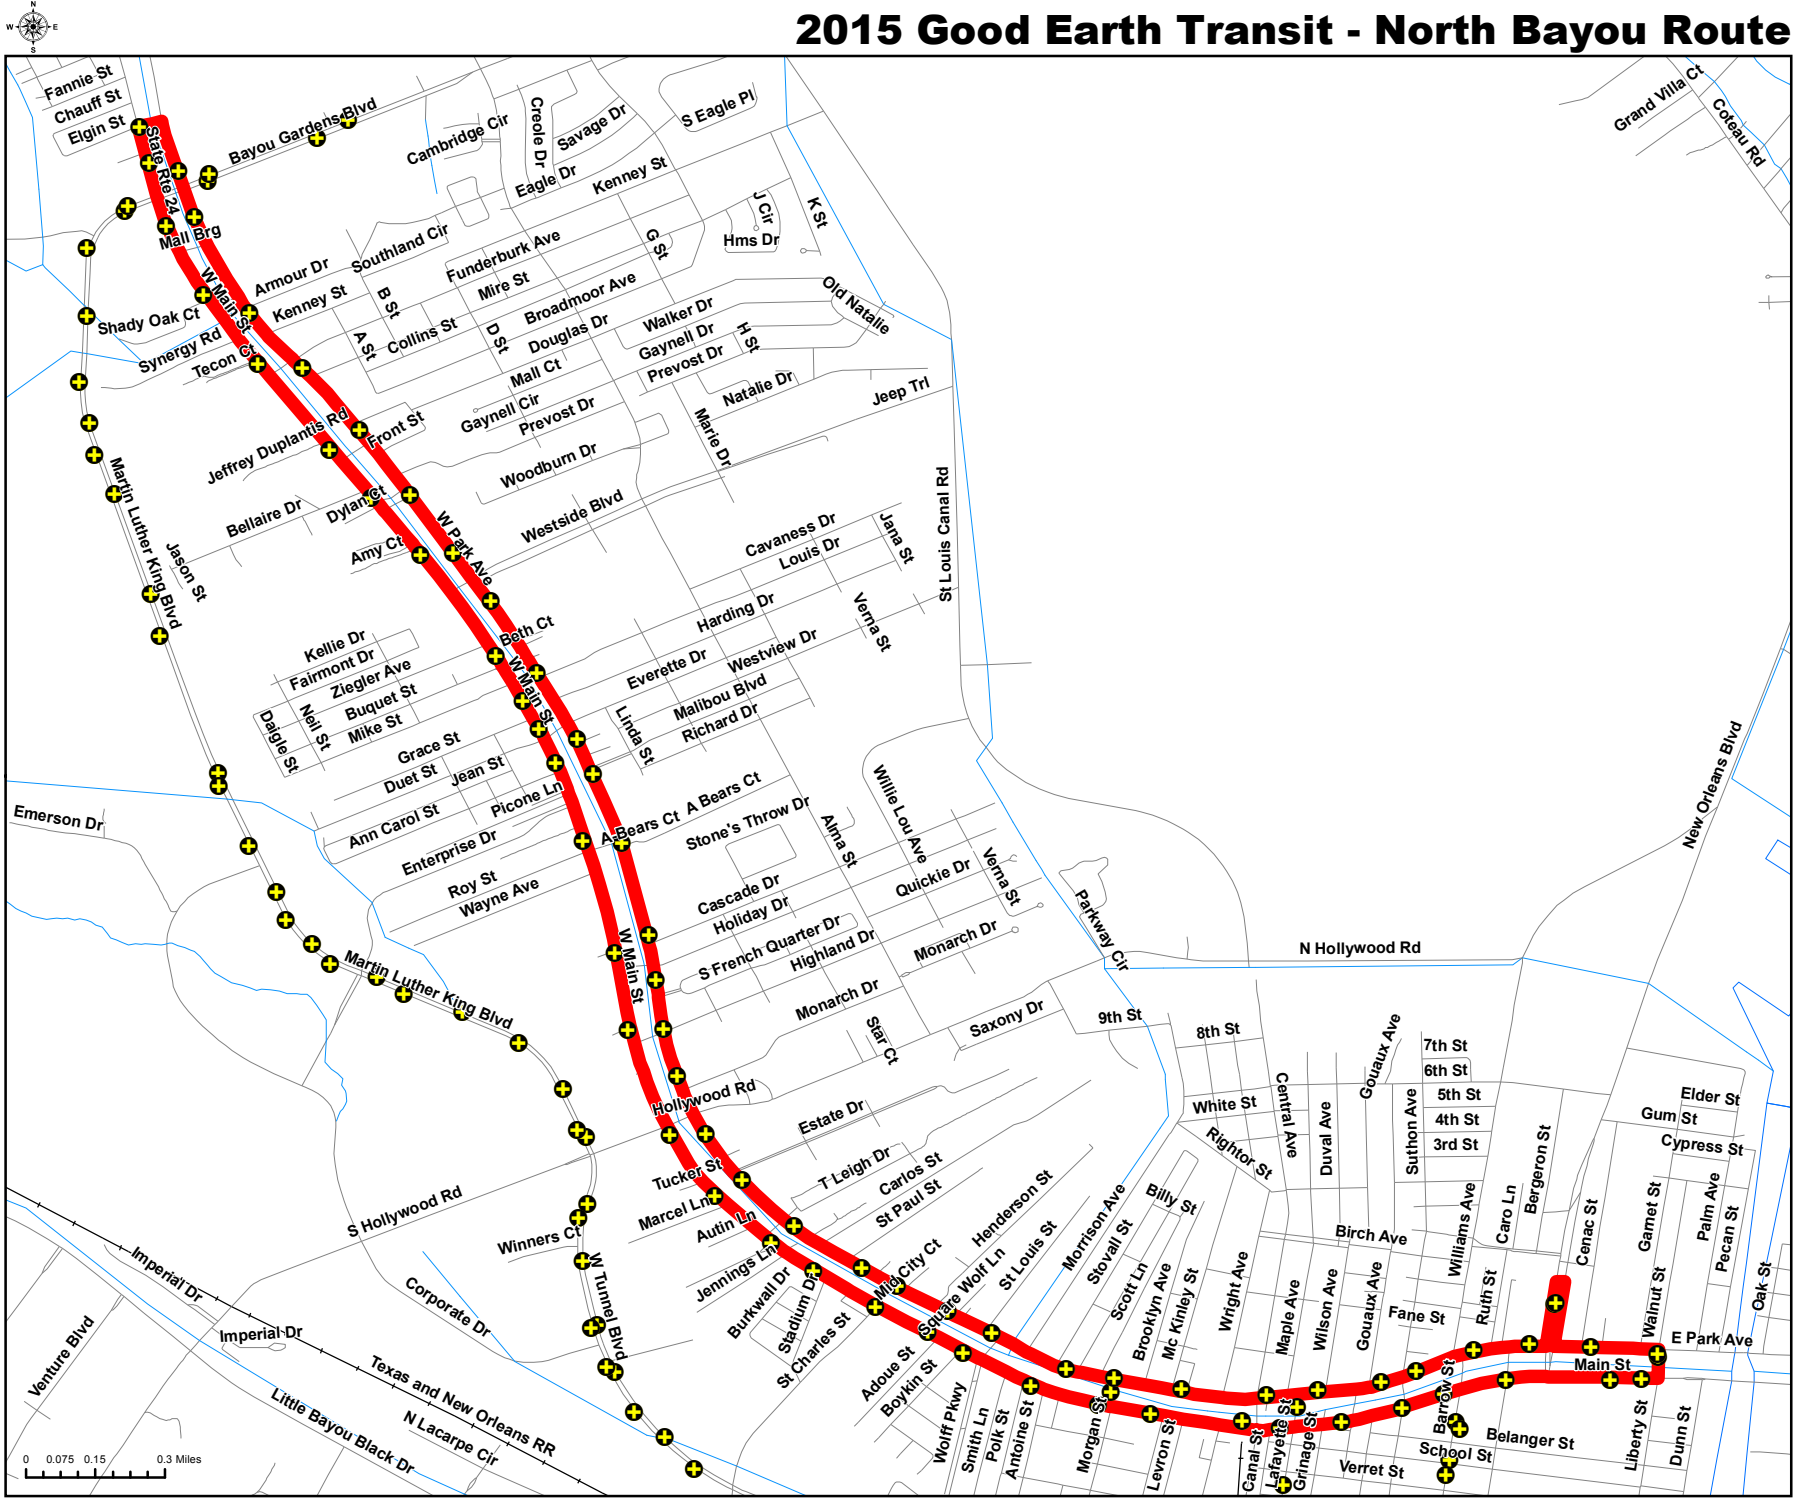

# 2015 Good Earth Transit - North Bayou Route

**SCPDC**  
South Central Planning &  
Development Commission  
Post Office Box 1870  
Gray, Louisiana 70359  
Phone: (985) 851-2900

- Legend**
- Road
  - Railroad
  - Hydrography
  - Parish Boundary
  - ⊕ Bus Stop
  - Bus Route

**TERREBONNE PARISH**

**LOUISIANA**

0 0.075 0.15 0.3 Miles