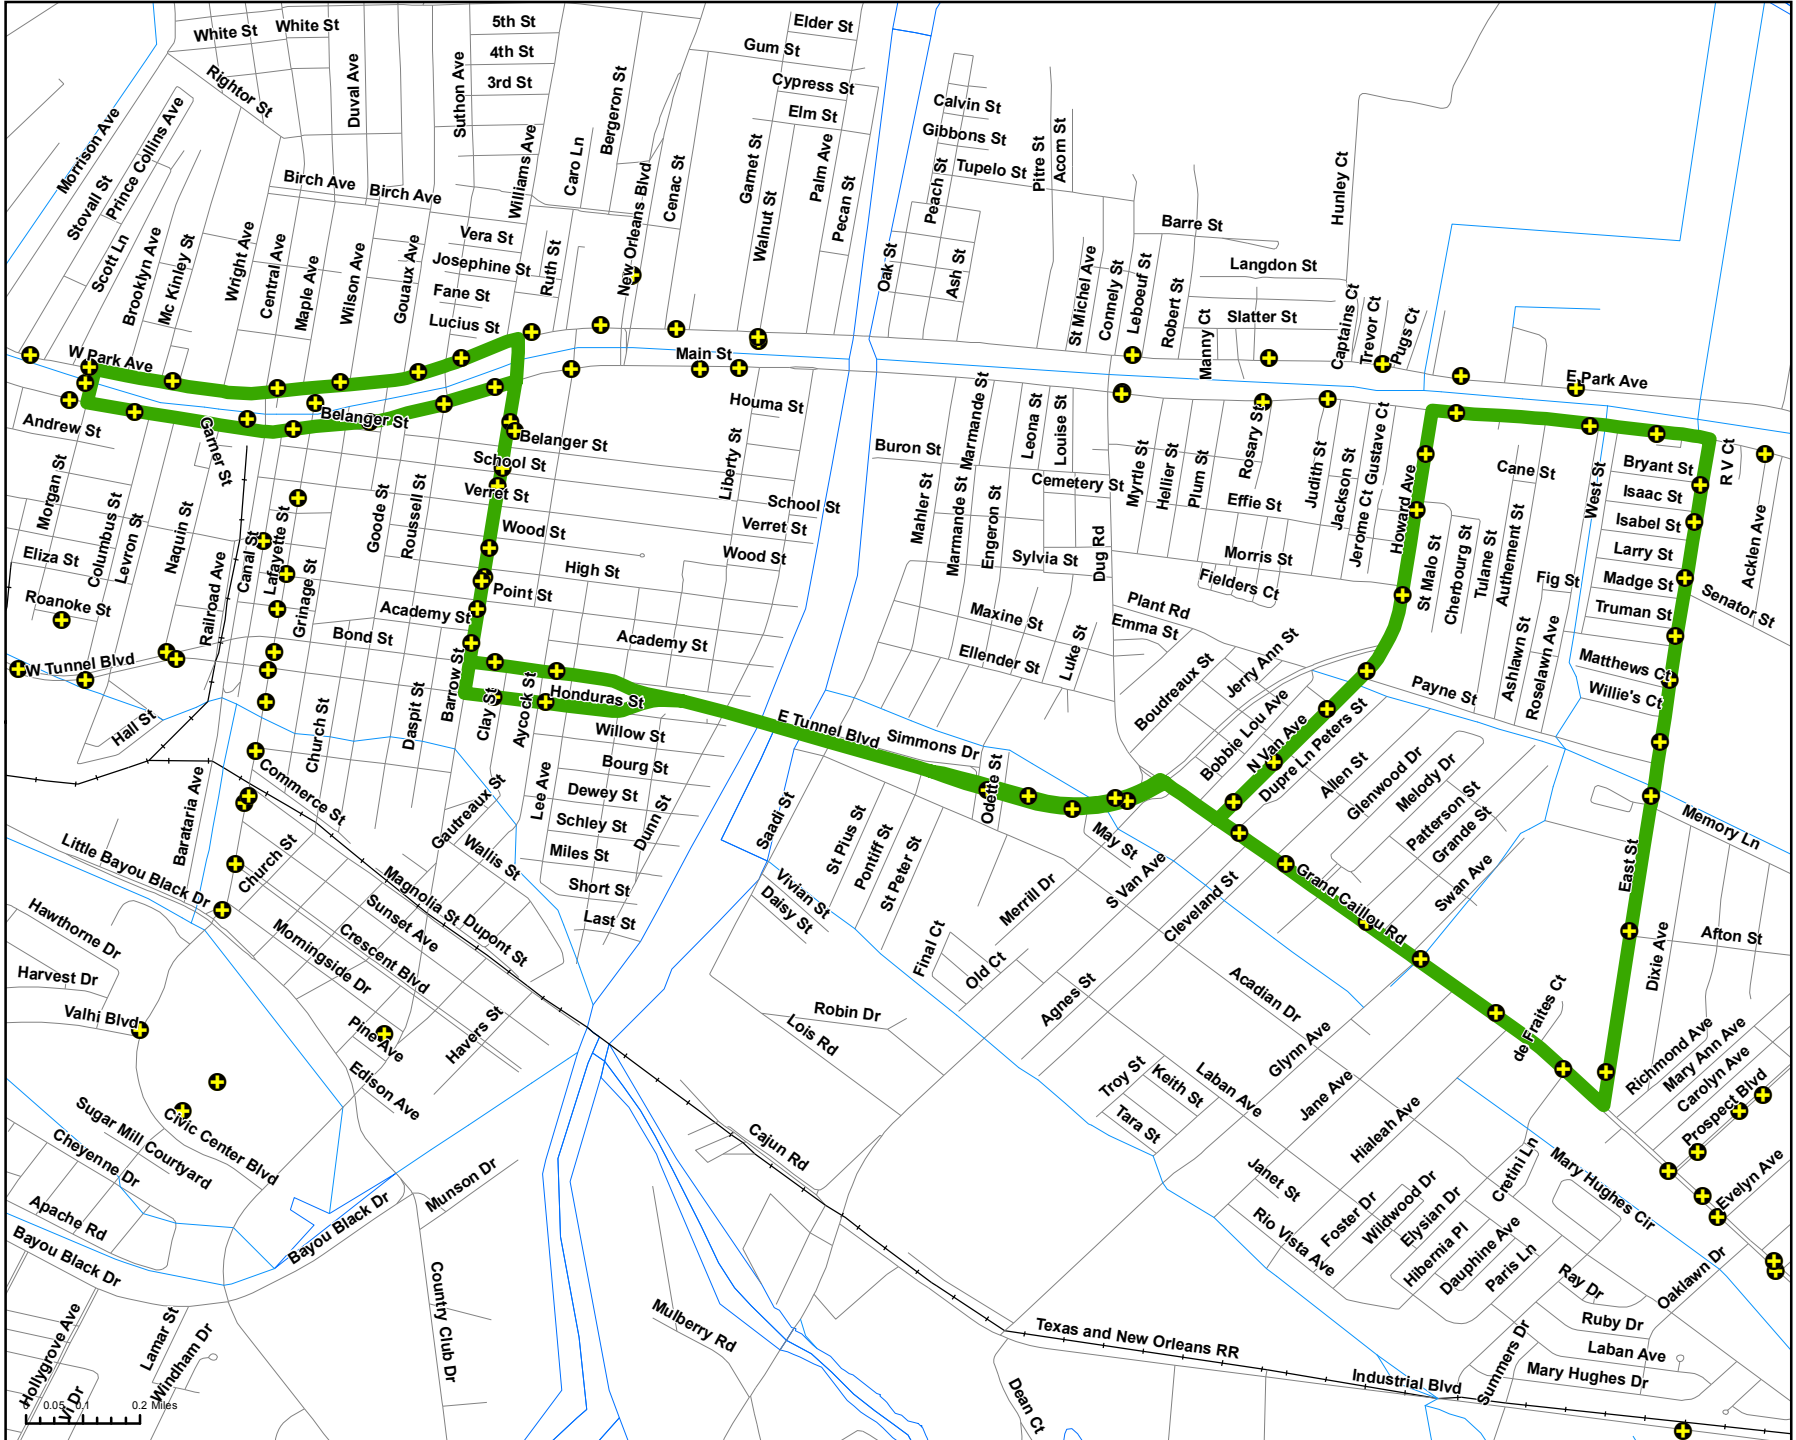

2015 Good Earth Transit - Grand Caillou Route

SCPDC
 South Central Planning &
 Development Commission
 Post Office Box 1870
 Gray, Louisiana 70359
 Phone: (985) 851-2900

Legend

- Road
- Railroad
- Hydrography
- Parish Boundary
- ⊕ Bus Stop
- Bus Route

TERREBONNE PARISH

LOUISIANA