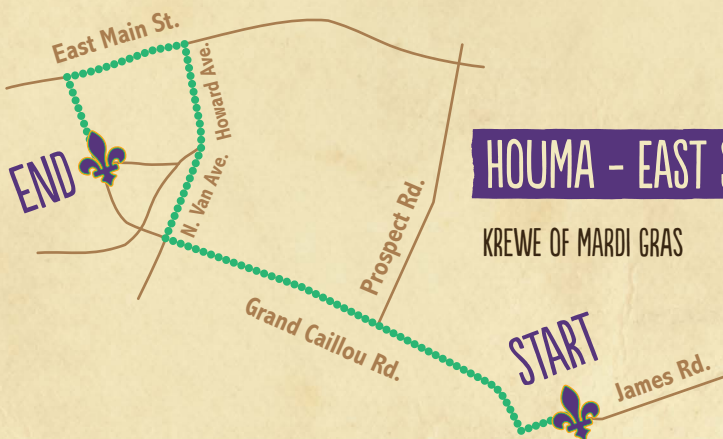

HOUMA - WEST SIDE ROUTE

KREWE OF HERCULES	FEB. 18	6:00pm
KREWE OF AQUARIUS	FEB. 19	6:30pm
KREWE OF HYACINTHIANS	FEB. 20	12:00pm
KREWE OF TITANS	FEB. 20	follows Hyacinthians
KREWE OF APHRODITE	FEB. 25	6:30pm
KREWE OF TERREANIANS	FEB. 27	1:30pm
KREWE OF CLEOPATRA	FEB. 28	6:30pm
KREWE OF HOUMAS	MAR. 1	1:00pm
KREWE OF KAJUNS	MAR. 1	follows Houmas

HOUMA - EAST SIDE ROUTE

KREWE OF MARDI GRAS FEB. 26 | 6:30pm

ADDITIONAL PARADES

In Chauvin – 15 miles SE

KREWE OF TEE CAILLOU FEB. 19 | 12:00pm

In Montegut – 17 miles SE

KREWE OF MONTEGUT FEB. 27 | 12:30pm

KREWE OF BONNE TERRE MAR. 1 | 11:00am