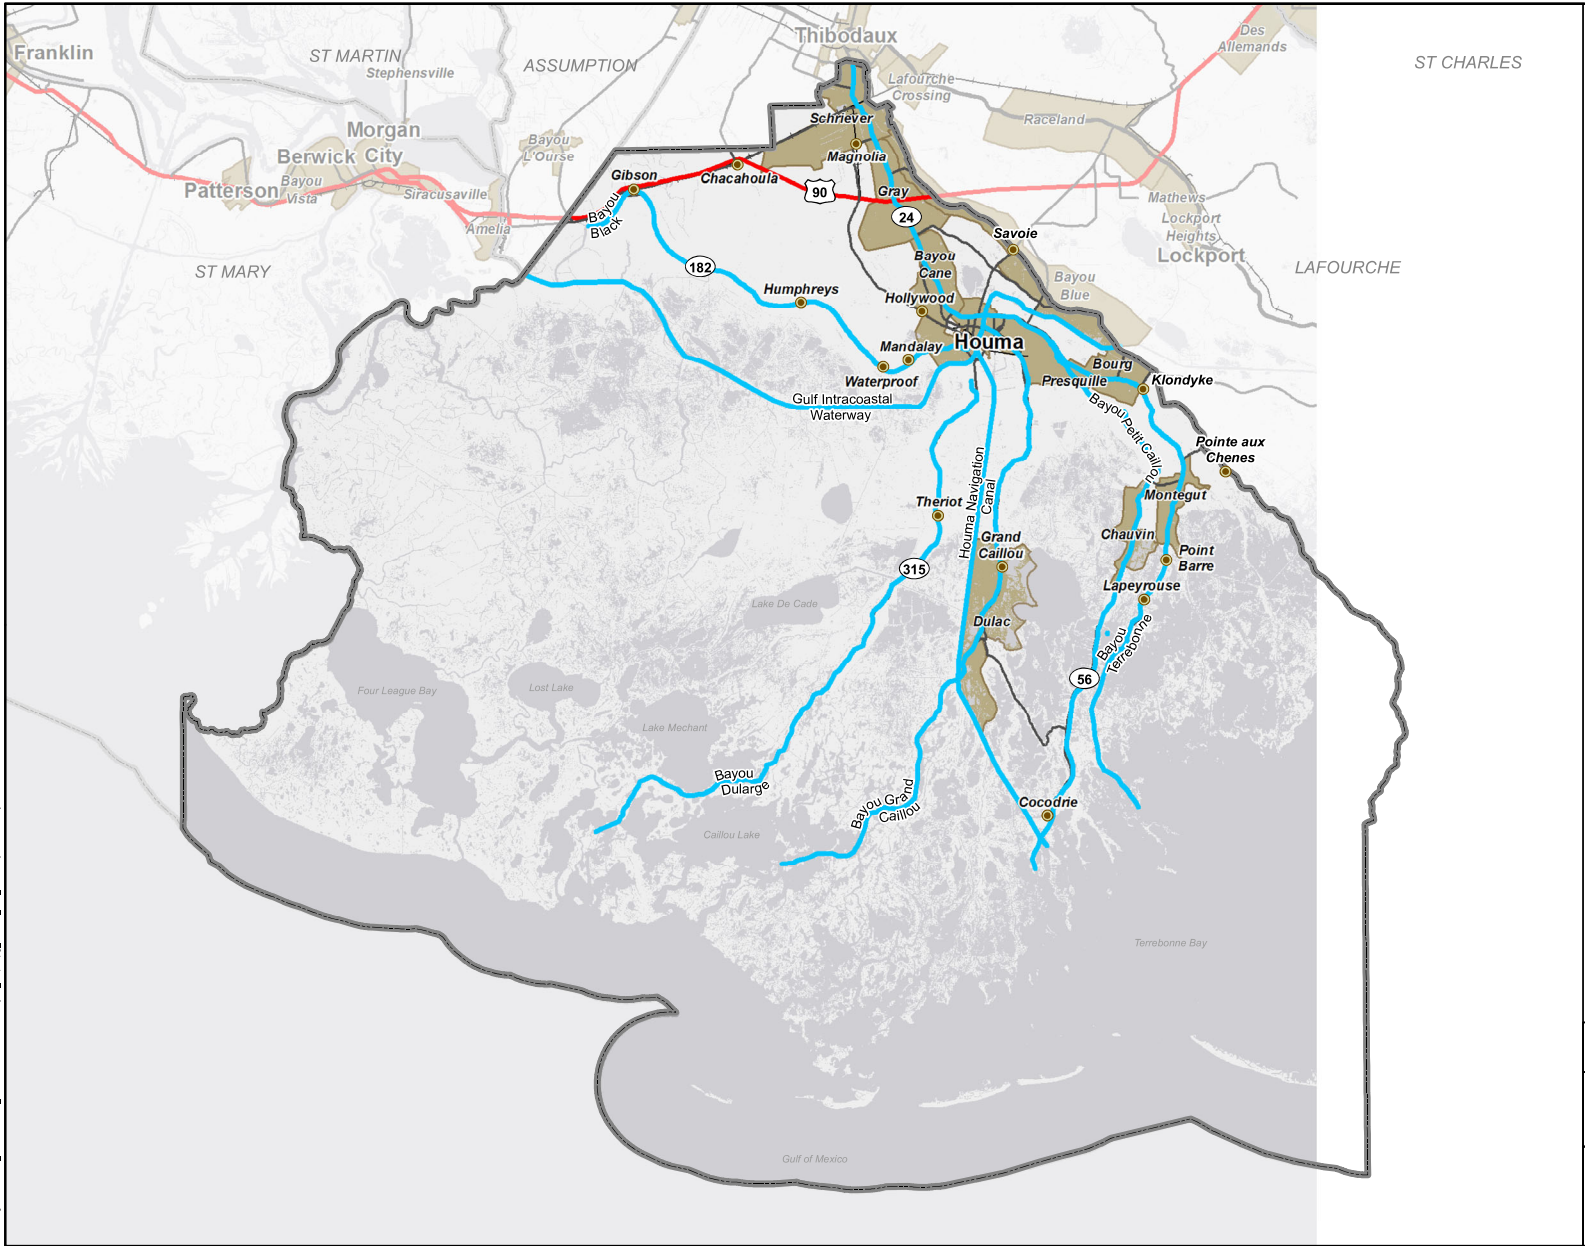

Legend

Major Waterway

Places

Community

Municipality

Transportation

US Highway

State/Parish Highway

Railroad

TERREBONNE PARISH
HAZARD MITIGATION PLAN UPDATE

ATTACHMENT
c2-2

WATERWAYS

TERREBONNE PARISH GOVERNMENT
HOUMA, LOUISIANA