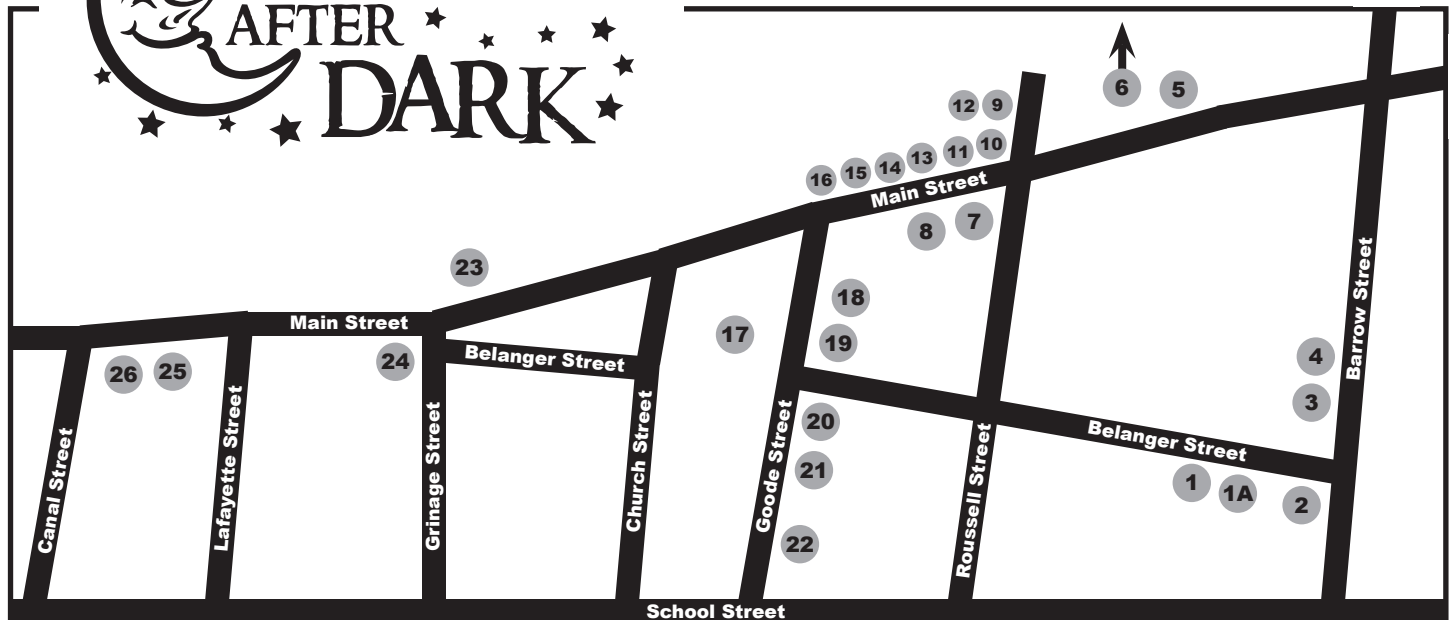

2015 EXHIBIT LOCATIONS

Underwritten by Houma Downtown Development Cooperation

1. Terrebonne Fine Arts Guild

Downtown Art Gallery 630

1A. Fence at Downtown Art Gallery

630 Belanger Street

2. Scarlet Scoop Ice Cream Parlor Patio

300 Barrow Street

3. T's Sweets

244 Barrow Street

4. Designs by Two

240 Barrow Street

5. Downtown Memorial Park

Main Street

6. Bayou Terrebonne Waterlife Museum

7910 Park Avenue

7. The W.L. Gaiennie Company

7886 Main Street

8. Jo Ann LeBoeuf Photography

7886 Main Street

9. Bar Roussell (outside – street closed)

7887 Main – Suite 4

10. Urban Loft

7887 Main Street – Suite 105

11. 7887 Main – (corner Main & Roussell)

7887 Main Street

12. Funktion Salon

7887 Main Street – Suite 102

13. Houma Elks Lodge 1193

7883 Main Street

14. Castalano's Deli (patio)

7881 Main Street

15. The Main Affair (patio)

7881 Main Street

16. Earl Williams Clothing Store

7873 Main Street

17. Court House Square

Main Street

18. Ledet's Office Sidewalk

300 Goode Street

19. Parking Lot (corner Goode & Belanger)

300 Goode Street

20. The Royal Home

309 Goode Street

21. Thatcher Place

309 Goode Street

22. Terrebonne Folklife Culture Center

317 Goode Street

23. Le Petit Theatre de Terrebonne

7829 Main Street

24. Michel Claudet's Office

7816 Main Street

25. Anelas Yoga & Wellness

7720 Main Street

26. Copperhead Tattoo

7716 Main Street

Note: Goode Street closed to traffic